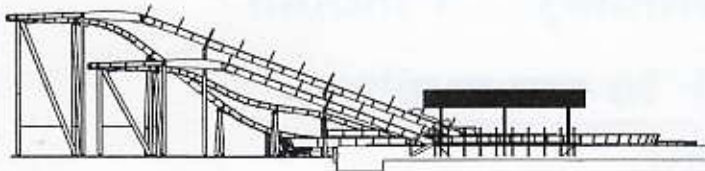

PINFARI Co. Ltd.

Original Designers of Brucomela

FLUME RIDES TYPE: A) Dual drops - 50x22 mt
B) Classic 2 hills - 40x20 mt
C) Shoot the chute - 34x14 mt

Except the XL Custom version, Every Flume Rides comes in park and mobile versions.

The Standard Flume Ride is a real classic !

The 42*18 Flume ride is a world wide classic !!!

PINFARI.COASTERS
by Daniel Pinfari Italy