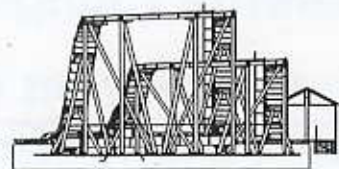

PINFARI Co. Ltd.

Original Designers of Brucomela

FLUME RIDES TYPE: A) Dual drops - 50x22 mt
B) Classic 2 hills - 40x20 mt
C) Shoot the chute - 34x14 mt

Except the XL Custom version, Every Flume Rides comes in park and mobile versions.

The Standard Flume Ride is a real classic !

The 42*18 Flume ride is a world wide classic !!!

PINFARI.COASTERS
by Daniel Pinfari Italy