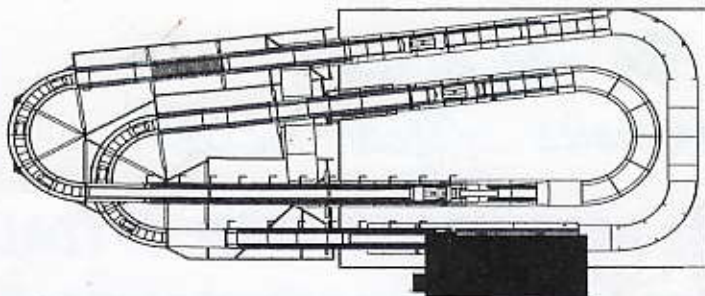

PINFARI Co. Ltd.

Original Designers of Brucomela

FLUME RIDES TYPE: A) Dual drops - 50x22 mt
B) Classic 2 hills - 40x20 mt
C) Shoot the chute - 34x14 mt

Except the XL Custom version, Every Flume Rides comes in park and mobile versions.

The Standard Flume Ride is a real classic !

The 42*18 Flume ride is a world wide classic !!!

PINFARI.COASTERS
by Daniel Pinfari Italy