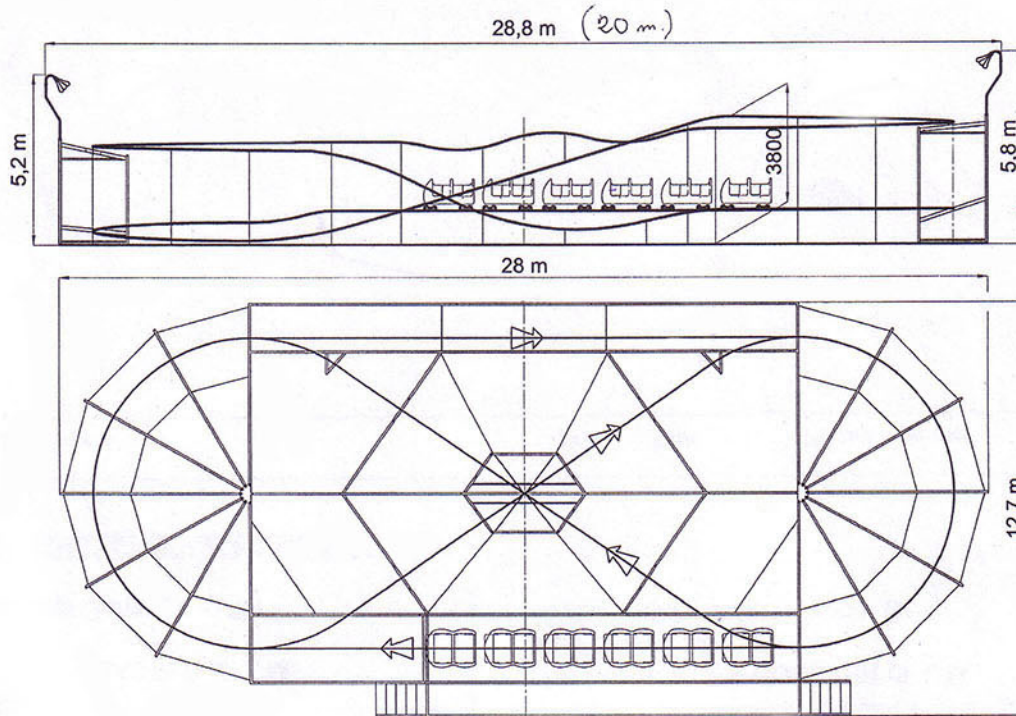

Charges weighing on the basis supports		File	Rev. 01
BRUCOMELA - MB28m		File	Rev. 01
PINFARI R. Coasters		MISSIONE France	
Via Fornace, 33 46023 Poffano di Conza (MN)		PRODOTTORE	
Tel. 0039-03761611399 Fax 0039-0376530028		DISEGNISTA	
Mob. 3482338225 Email pinfaricoasters@teleli.it		DATA 21/08/13	
Website www.pinfarirc.com		SCALA 1:50-A2	
		MR28 01 301A	